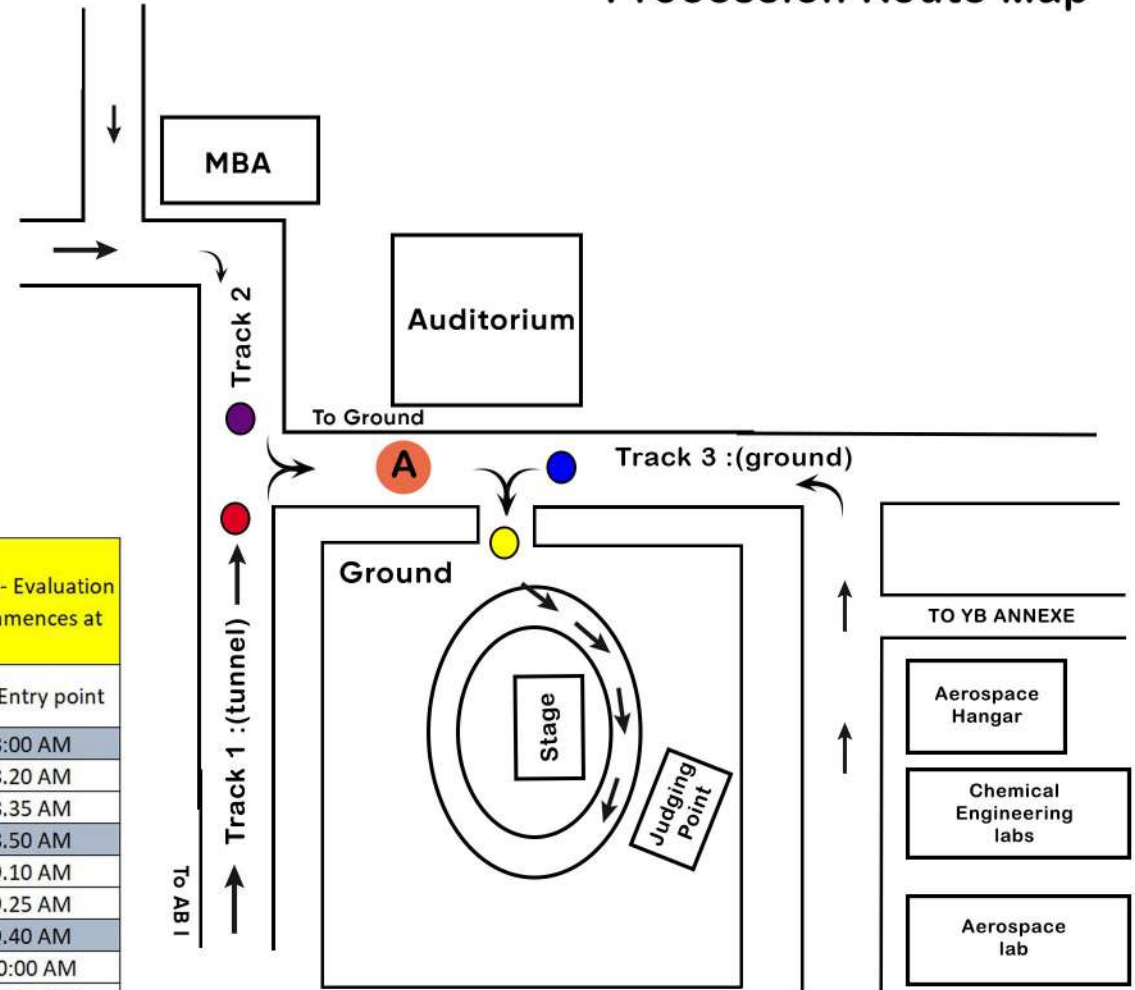

Gokulashtami 2023 Procession Route Map

Track-1 (Tunnel Road)	Track-2 (Near ASB)	Track-3 (Near Ground)
AIE	AERO	CHEM
Physical Science	CIVIL	AGRI
MECH	ASB	ASCOM
EEE	MSW	CSE
ECE		CYBER

Lot No.	Dept.	Track No.	Procession Commencement Time at the respective Track Entry Point	Entry time to the ground Entry Point	Judge- Evaluation Commences at
A	ASHRAM	Near the Ground Entry Point	ASHRAM Float Starts at 7.30 AM near the Ground Entry point		
1	AIE	1	7.30 AM	7.40 AM	8:00 AM
2	CHEM	3	7.30 AM	8:00 AM	8.20 AM
3	AERO	2	7.45 AM	8.15 AM	8.35 AM
4	PHY. SCIENCE	1	7.45 AM	8.30 AM	8.50 AM
5	AGRI	3	8:00 AM	8.45 AM	9.10 AM
6	CIVIL	2	8.30 AM	9:00 AM	9.25 AM
7	MECH	1	8.30 AM	9.15 AM	9.40 AM
8	ASCOM	3	8.45 AM	9.30 AM	10:00 AM
9	ASB	2	9:00 AM	9.45 AM	10.15 AM
10	EEE	1	9.15 AM	10.15 AM	10.30 AM
11	CSE	3	9.30 AM	10.30 AM	10.50 AM
12	MSW	2	9.45 AM	10.45 AM	11.10 AM
13	ECE	1	10.15 AM	11:00 AM	11.25 AM
14	CYBER	3	10.30 AM	11.15 AM	11.45 AM

- Ground Entry Point
- Track 1 Entry point
- Track 2 Entry point
- Track 3 Entry point